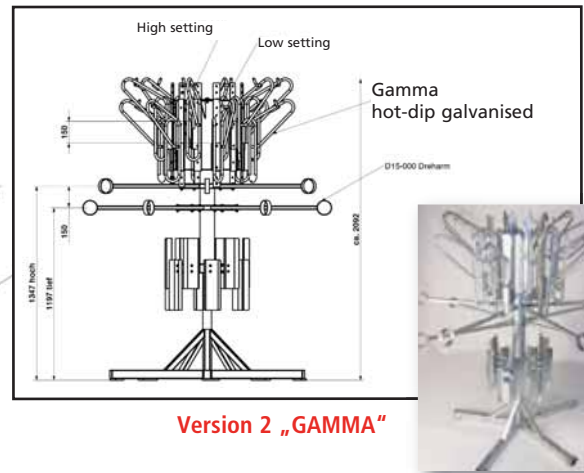

Revolving KARUSSEL: Saves space

Open frame in loading position ... Hook the front wheel ...

Activate the pneumatic spring ...

Per KARUSSELL 12 bike suspension units

Considering how the KARUSSELL's are equipped, choose between: **1. LIFT**, the convenient bike parker with power thanks to the integrated pneumatic spring. **2. GAMMA**, the bicycle parker developed together with the German Railway (Deutsche Bahn). **3. WEGA**, the all-purpose talent. Selecting 1. is a choice for comfort; the pneumatic spring does all the work. When selecting 2. or 3. The bike is lifted into the hanging position by using your own strength.

and puts things in order!

The spring pulls the bike into a vertical position ...

Lock up your bike!

Pos.	Description	Surface	Order number	Price in €
------	-------------	---------	--------------	------------