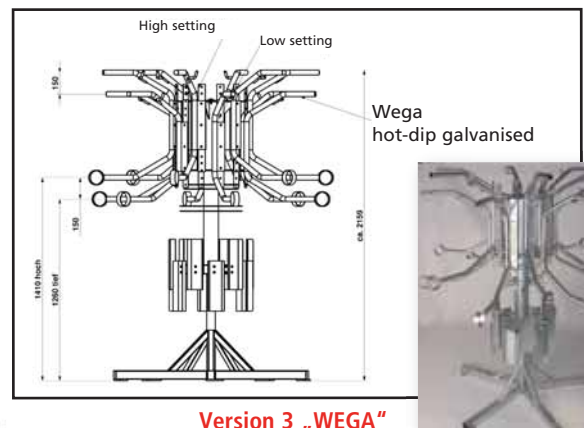

Revolving KARUSSEL: Saves space

Open frame in loading position ... Hook the front wheel ...

Activate the pneumatic spring ...

Per KARUSSELL 12 bike suspension units

Considering how the KARUSSELL's are equipped, choose between: **1. LIFT**, the convenient bike parker with power thanks to the integrated pneumatic spring. **2. GAMMA**, the bicycle parker developed together with the German Railway (Deutsche Bahn). **3. WEGA**, the all-purpose talent. Selecting 1. is a choice for comfort; the pneumatic spring does all the work. When selecting 2. or 3. The bike is lifted into the hanging position by using your own strength.

and puts things in order!

The spring pulls the bike into a vertical position ...

Lock up your bike!

Pos.	Description	Surface	Order number	Price in €
------	-------------	---------	--------------	------------