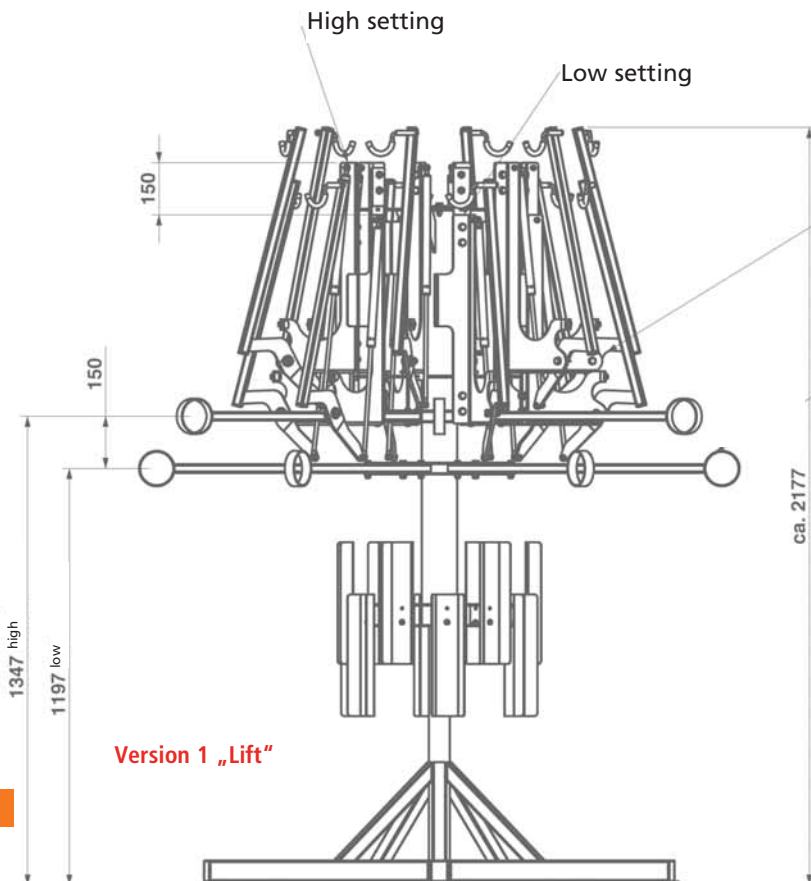

Revolving KARUSSEL: Saves space

Open frame in loading position ... Hook the front wheel ...

Activate the pneumatic spring ...

Per KARUSSELL 12 bike suspension units

Considering how the KARUSSELL's are equipped, choose between: **1. LIFT**, the convenient bike parker with power thanks to the integrated pneumatic spring. **2. GAMMA**, the bicycle parker developed together with the German Railway (Deutsche Bahn). **3. WEGA**, the all-purpose talent. Selecting 1. is a choice for comfort; the pneumatic spring does all the work. When selecting 2. or 3. The bike is lifted into the hanging position by using your own strength.

and puts things in order!

The spring pulls the bike into a vertical position ...

Lock up your bike!

Pos.	Description	Surface	Order number	Price in €
------	-------------	---------	--------------	------------