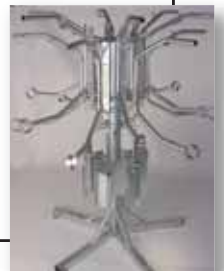

Revolving KARUSSEL: Saves space

Open frame in loading position ... Hook the front wheel ...

Activate the pneumatic spring ...

Per KARUSSELL 12 bike suspension units

Considering how the KARUSSELL's are equipped, choose between: **1. LIFT**, the convenient bike parker with power thanks to the integrated pneumatic spring. **2. GAMMA**, the bicycle parker developed together with the German Railway (Deutsche Bahn). **3. WEGA**, the all-purpose talent. Selecting 1. is a choice for comfort; the pneumatic spring does all the work. When selecting 2. or 3. The bike is lifted into the hanging position by using your own strength.

and puts things in order!

The spring pulls the bike into a vertical position ...

Lock up your bike!

Pos.	Description	Surface	Order number	Price in €
------	-------------	---------	--------------	------------

Order chart

Version 1 „Lift“

1	1	Bicycle carousel	hot-dip galvanised	340100
1a	1	Bicycle carousel	colour coated	340199
2	12	Lever loop for locking up bike	hot-dip galvanised	340200
2a	12	Lever loop for locking up bike	colour coated	340299
3	12	Lift	hot-dip galvanised	340001
3a	12	Lift	colour coated	340000
Σ Pos. 1-3				
Σ Pos. 1a-3a				